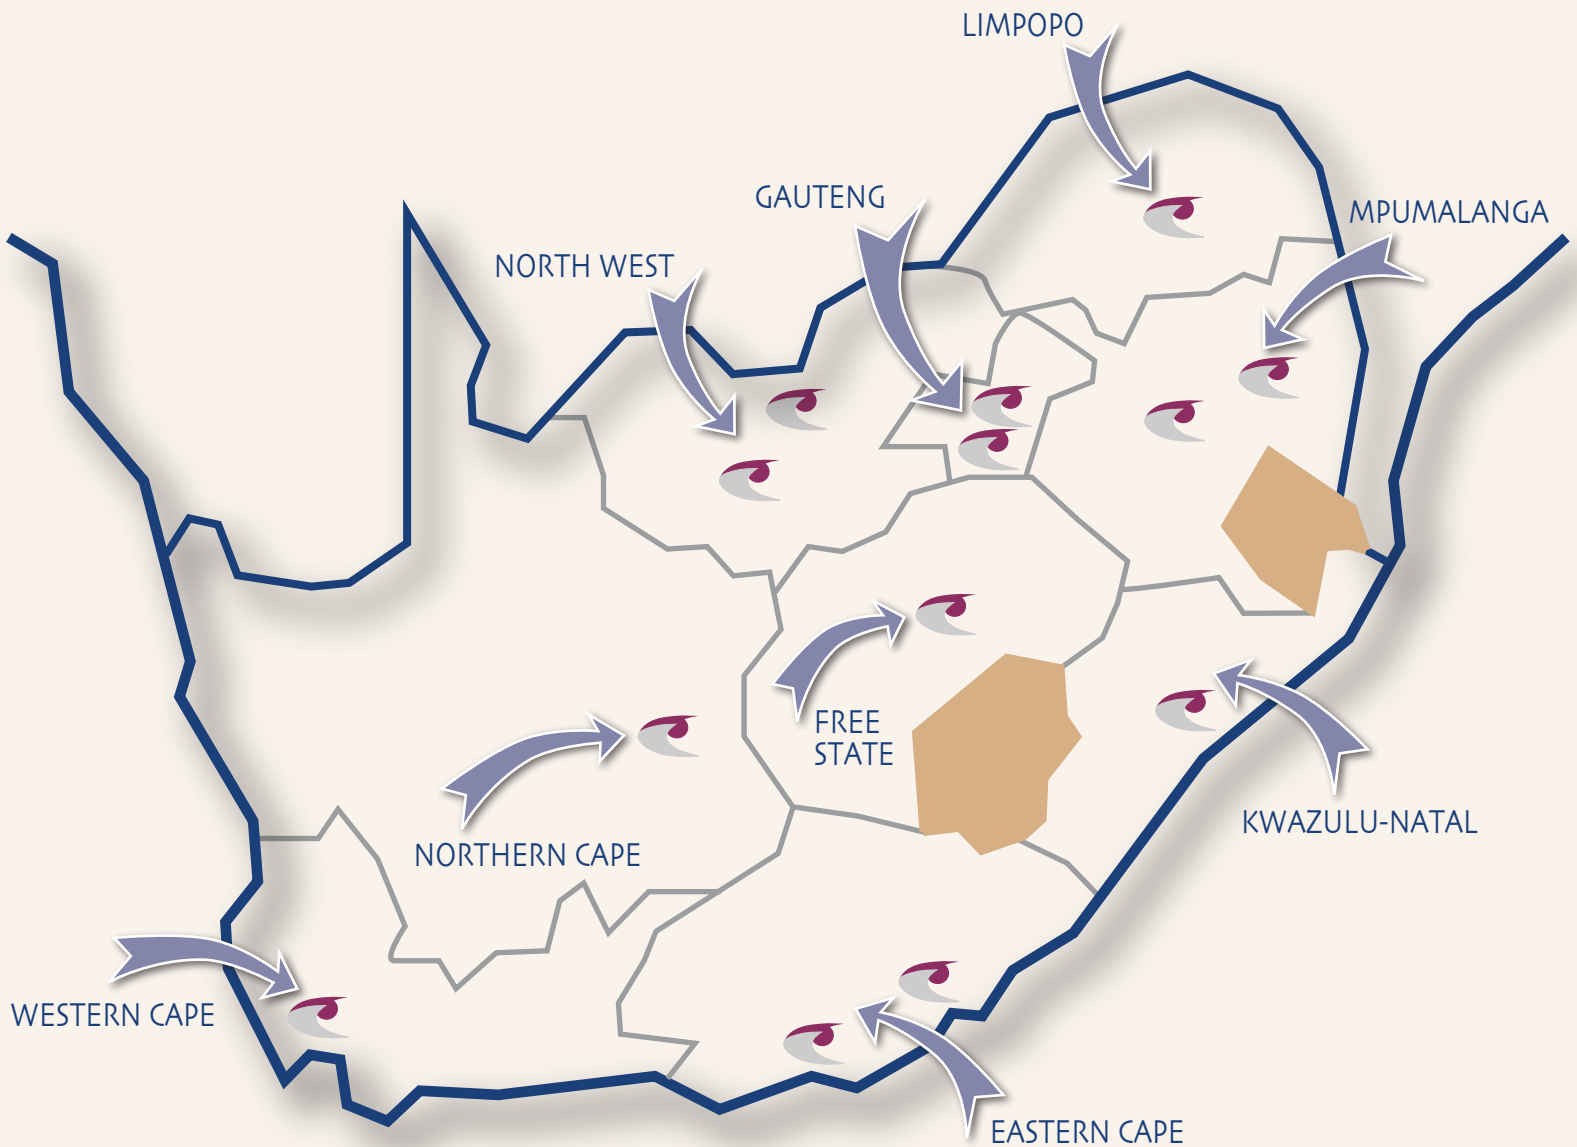

Can your business afford not to have its IT solutions implemented and supported by eclipse networks

best of breed in every way

- Delivering leading ICT solutions and services for over 25 years.
- Nine focused business units.
- From infrastructure to data centre, outsourcing and services.

2009
Preferred Partner
GOLD

0860 eclipse (325 4773) • info@eclipse.co.za • www.eclipse.co.za

ECLIPSE NETWORKS NATIONAL FOOTPRINT